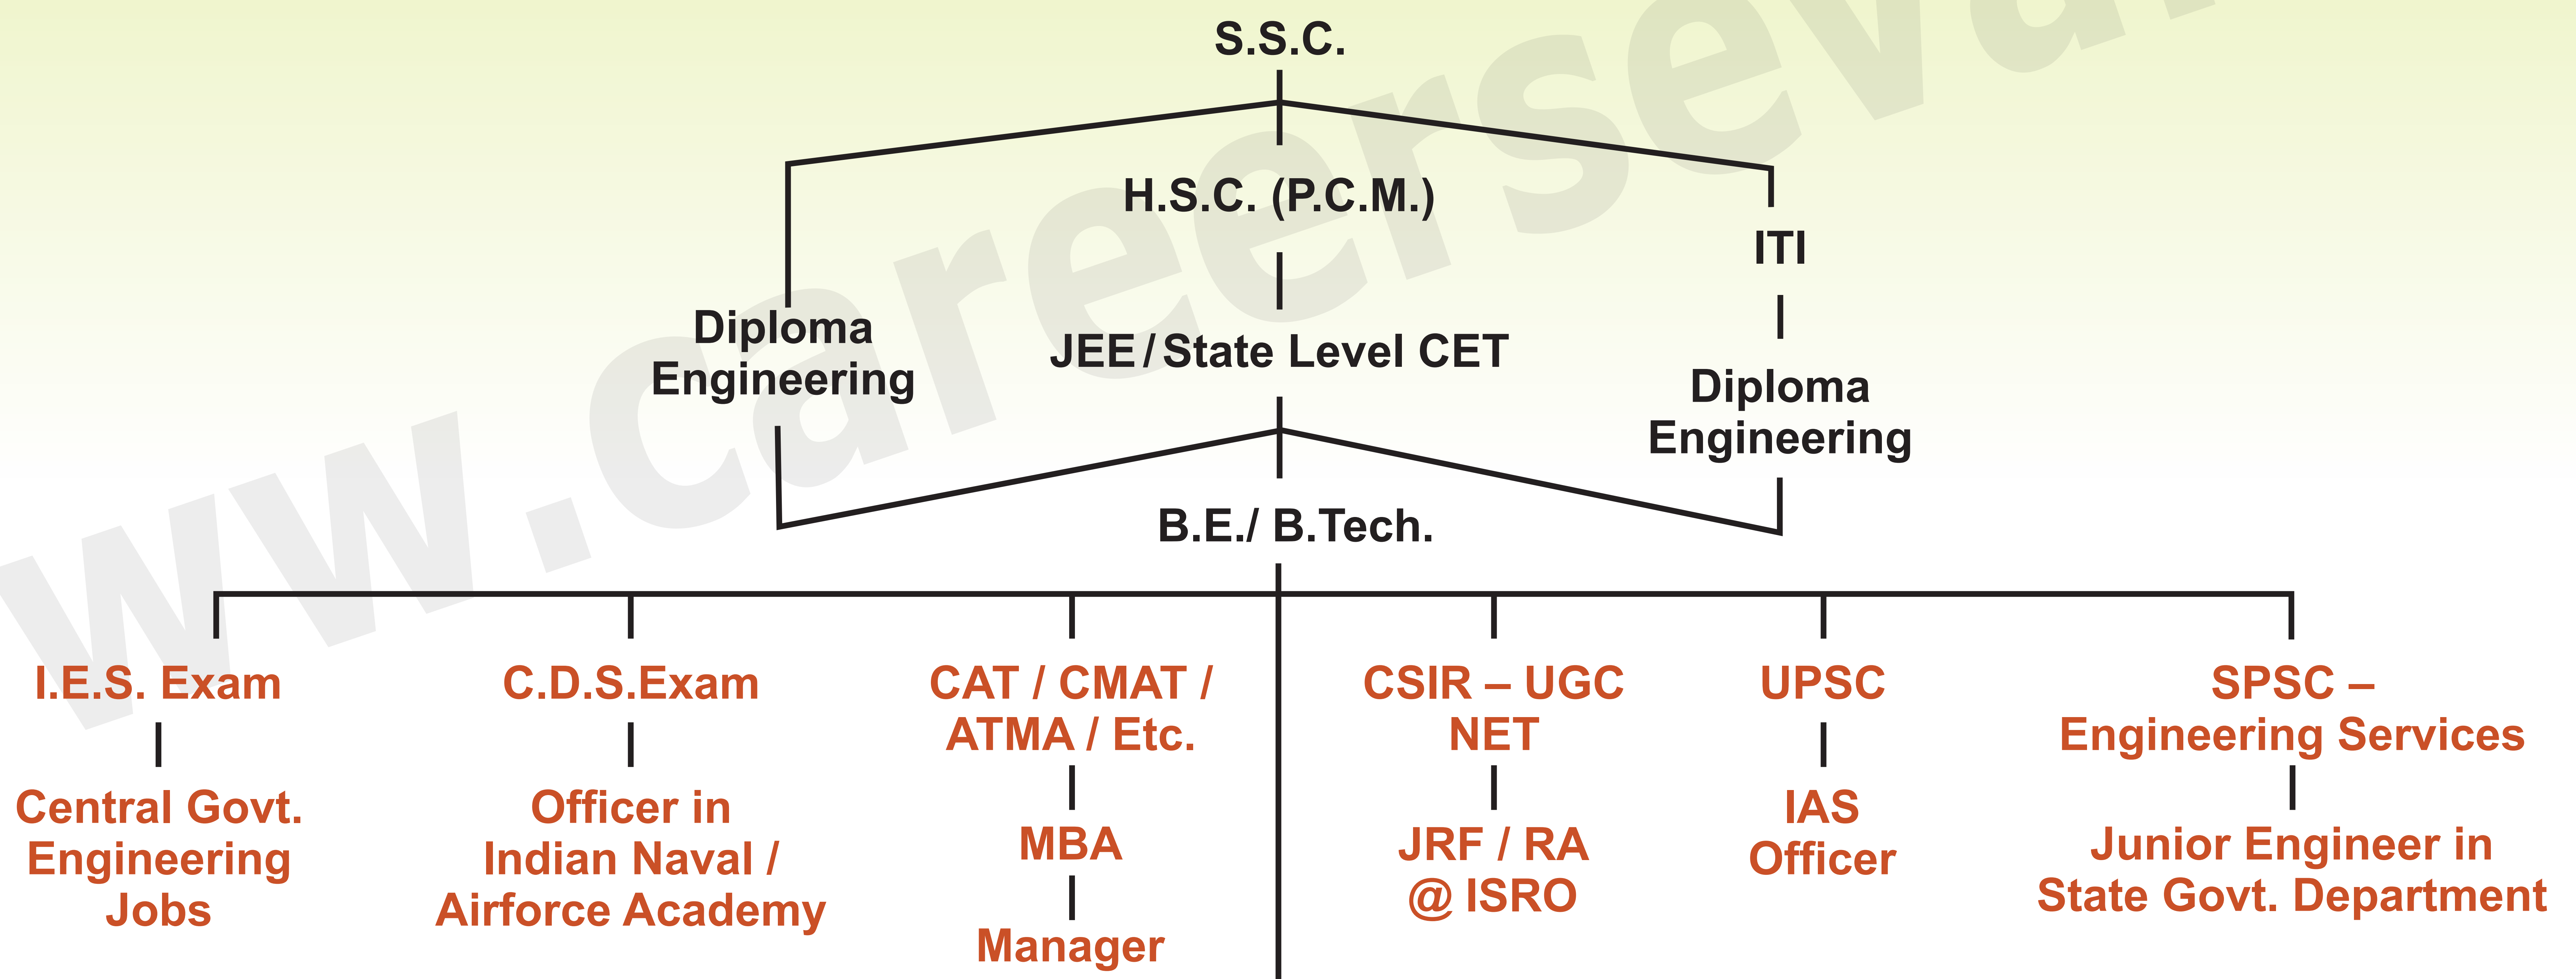

# Career Path Finder<sup>®</sup>

Author / Editor : Prof. Vijay Navale, Mahesh Narke

Prof. Vijay Navale

Mahesh Narke

With Best Compliments

## CPF - Careers After BE/B.Tech

#### List of Short Forms

GATE - Graduate Aptitude Test in Engineering | IES - Indian Engg. Services | CDSE - Combined Defence Services Exam | CAT - Common Admission Test | CMAT - Common Management Admission Test | ATMA - AIMS Test for Management Admissions  
CSIR - UGC NET - National Eligibility Test | UPSC - Union Public Service Commission | SPSC - State Public Service Commission | ME - Master of Engineering | A.D. - Advanced Diploma | P.G.D. - Post Graduation Diploma