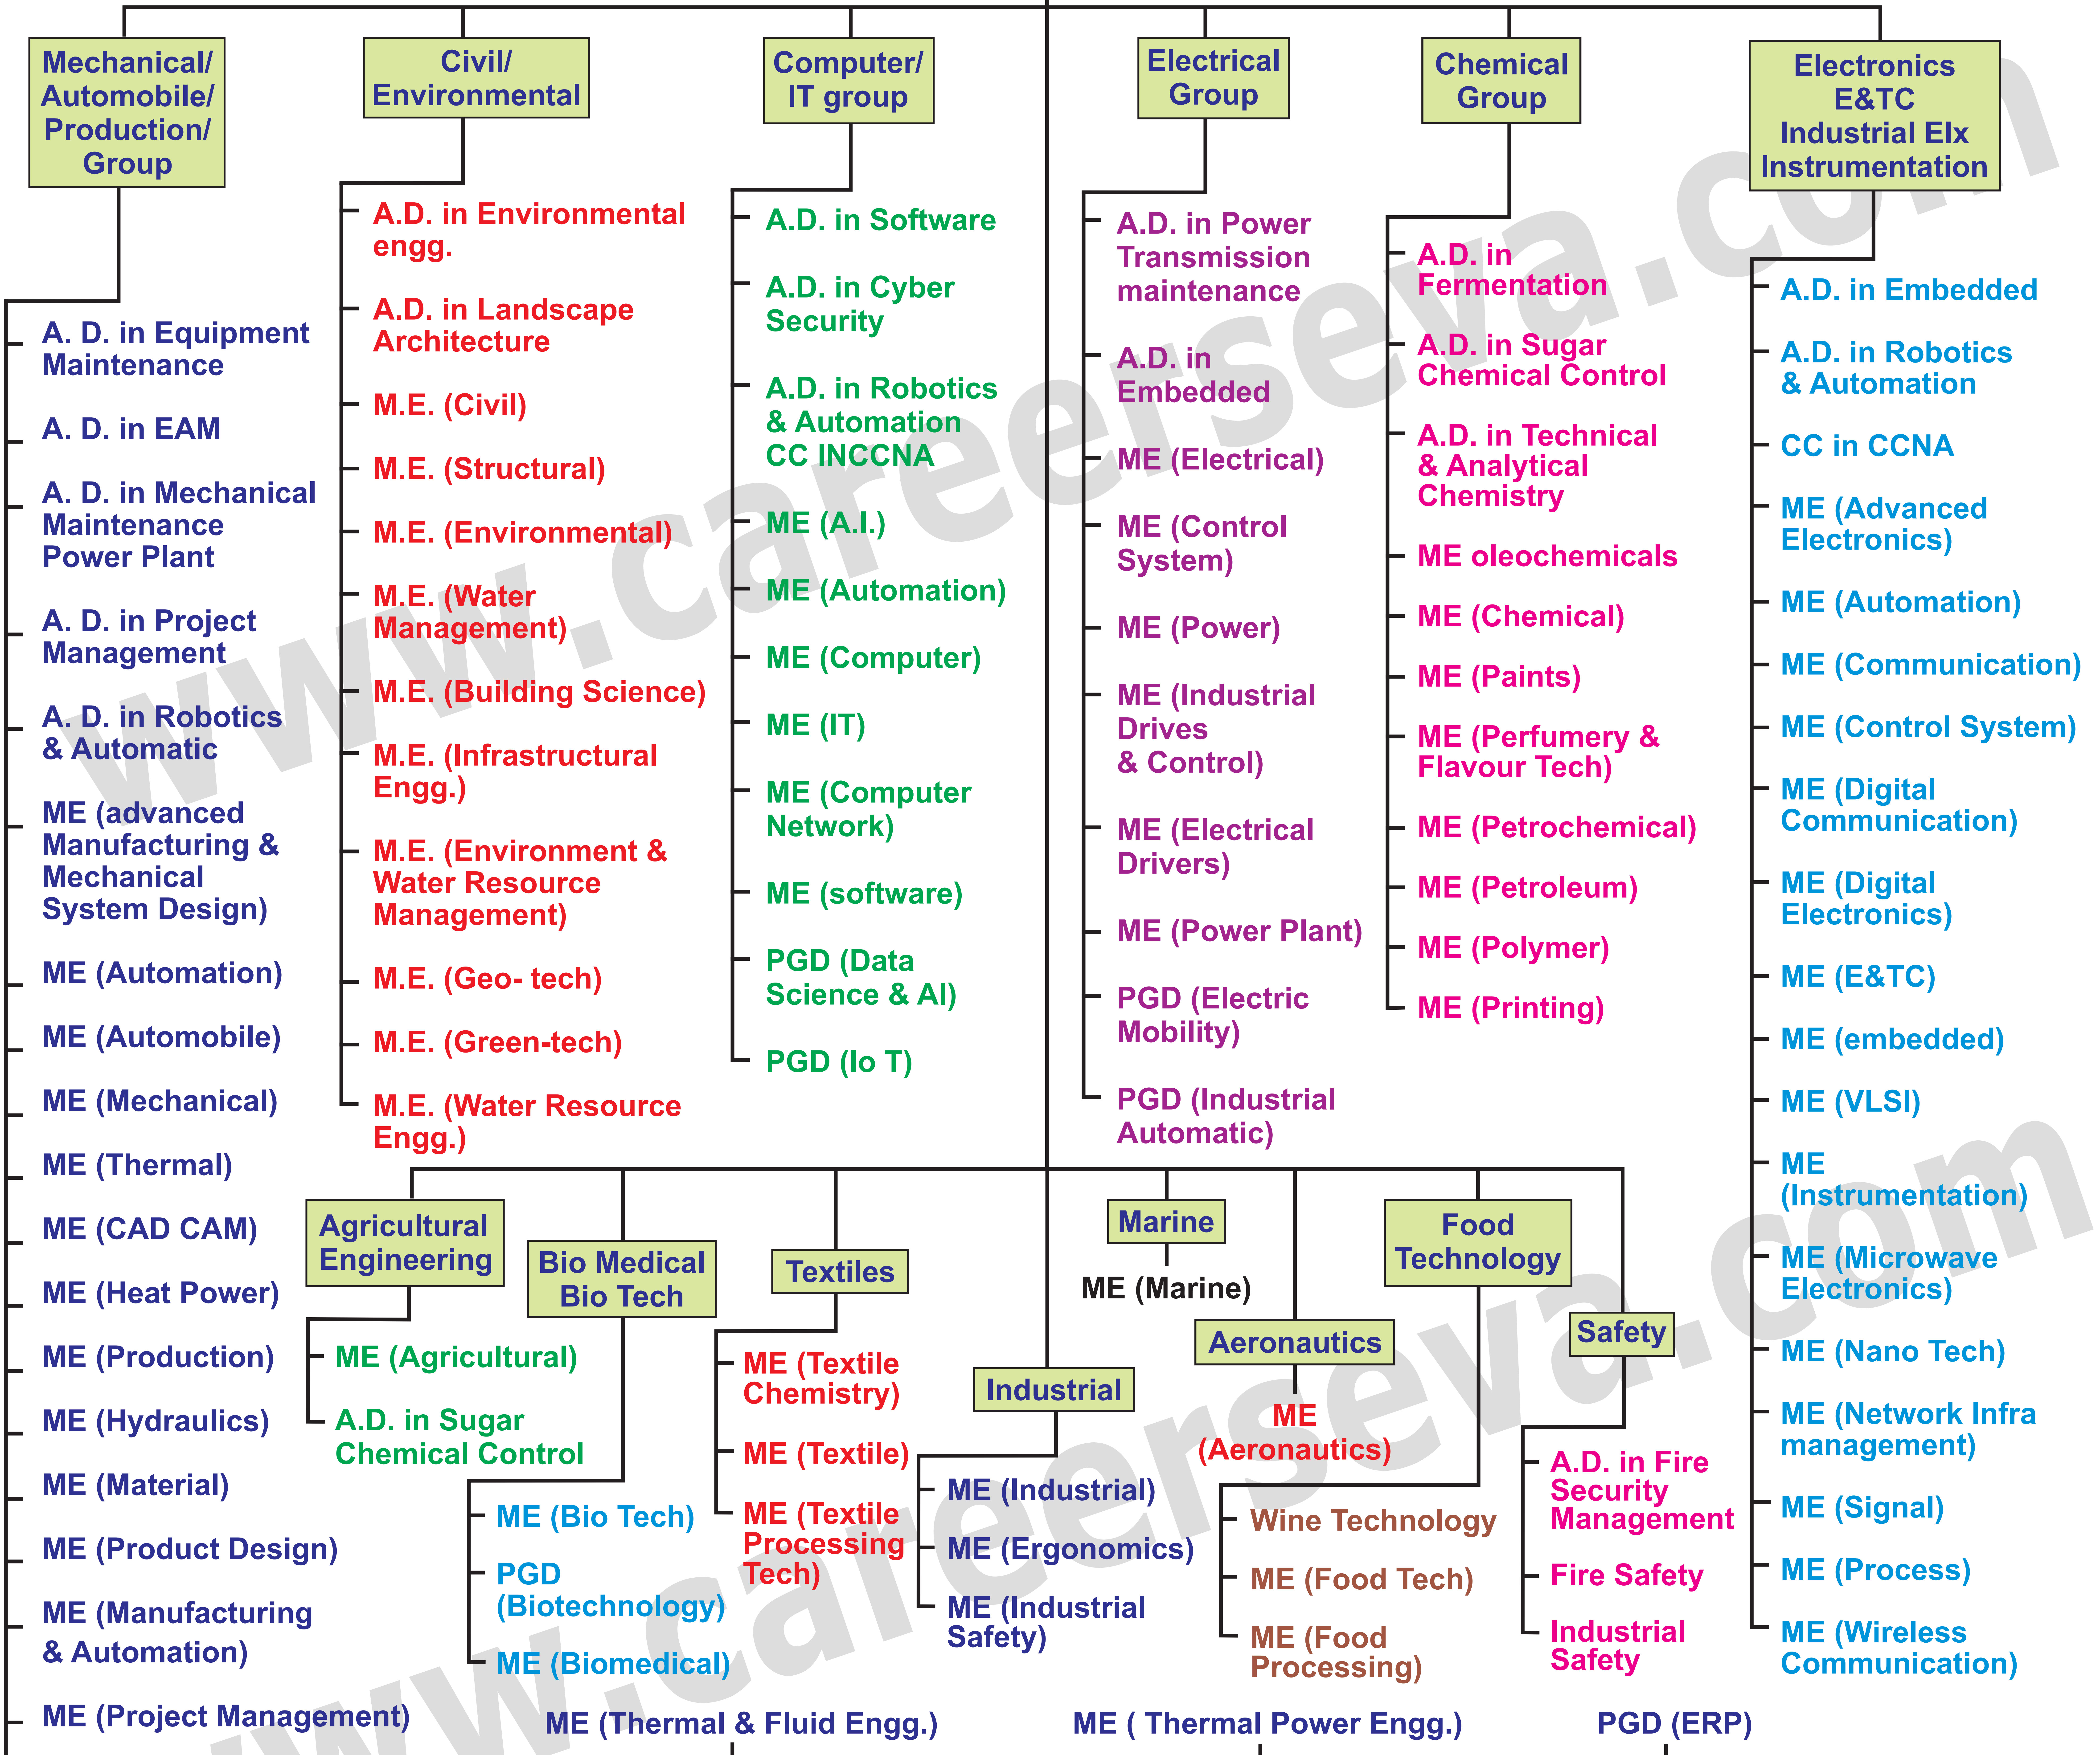

# Career Path Finder<sup>®</sup>

Author / Editor : Prof. Vijay Navale, Mahesh Narke

Prof. Vijay Navale

Mahesh Narke

With Best Compliments

## CPF - Careers After BE/B.Tech

### Branch Wise PG Options

Log in to [www.careerseva.com](http://www.careerseva.com) to know details of each path

Sizes : A3 Paper Printed / Flex Printed 3X5 ft.